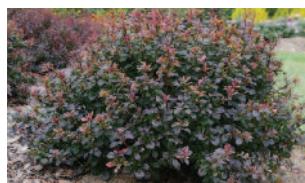

Sunjoy Todo™