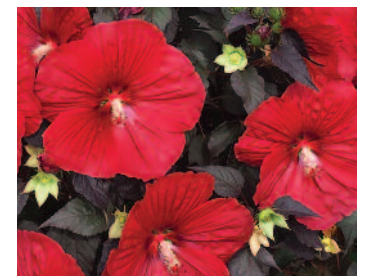

'Cat's Meow' *Nepeta*

GREAT BLOOMERS

NEW

Magic Show® 'Wizard of Ahhs'
Veronica

Magic Show® 'White Wands'
Veronica

Magic Show® 'Pink Potion'
Veronica

NEW

FABULOUS FOLIAGE

Dolce® 'Cherry Truffles'
Heuchera

Dolce® 'Peachberry Ice'
Heuchera

Summerific® 'Holy Grail'
Hibiscus

Shrub Collection

INVINCIBELLE®

Hydrangea Series

- Much improved version of the old stand by 'Annabelle'
- Large, round flower clusters.
- Strong, sturdy stems that don't flop
- Remember to provide 6 hrs. of sunlight in northern climates for best flower show!