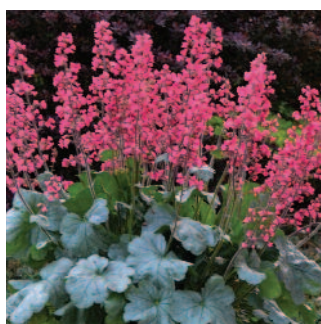

Dolce® 'Spearmint'
Heuchera

PERENNIAL
OF THE YEAR