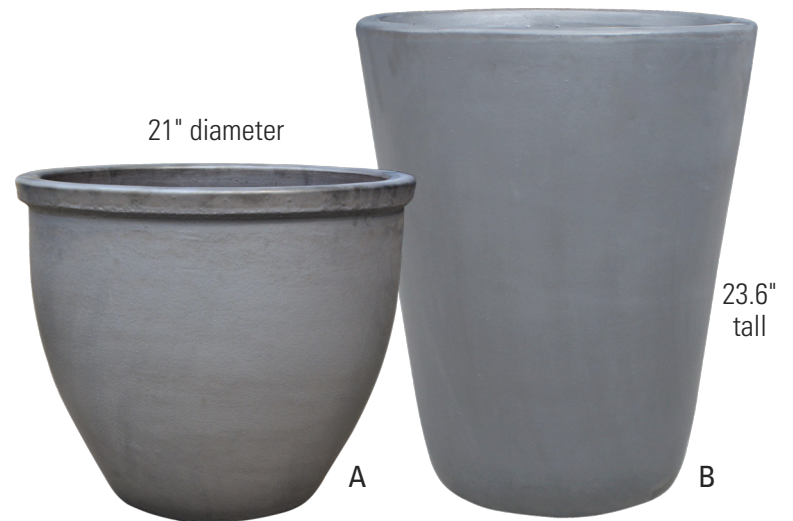

B – Tall Round

23.6" Tall Pot (18.3" diameter x 23.6" height, 4 each)
18.7" Tall Pot (14.6" diameter x 18.7" height, 4 each)

VOLCANIC ON MILKY BLUE

16 AquaPots
SWVOB014VOLMIBL

A – Flat Rim Round

21" Planter (21.0" diameter x 17.0" height, 4 each)
16" Planter (16.0" diameter x 13.0" height, 4 each)

B – Tall Round

23.6" Tall Pot (18.3" diameter x 23.6" height, 4 each)
18.7" Tall Pot (14.6" diameter x 18.7" height, 4 each)

SMOOTH LIGHT BLUE

16 AquaPots
SWGLB197LBLU

A – Flat Rim Round

21" Planter (21.0" diameter x 17.0" height, 4 each)
16" Planter (16.0" diameter x 13.0" height, 4 each)

B – Tall Round

23.6" Tall Pot (18.3" diameter x 23.6" height, 4 each)
18.7" Tall Pot (14.6" diameter x 18.7" height, 4 each)

SMOOTH MATTE BLACK

16 AquaPots
SWGLB197MTBLK

A – Flat Rim Round

21" Planter (21.0" diameter x 17.0" height, 4 each)
16" Planter (16.0" diameter x 13.0" height, 4 each)

B – Tall Round

23.6" Tall Pot (18.3" diameter x 23.6" height, 4 each)
18.7" Tall Pot (14.6" diameter x 18.7" height, 4 each)

SMOOTH ULTRAMARINE

16 AquaPots
SWGLB197ULTMAR

A – Flat Rim Round

21" Planter (21.0" diameter x 17.0" height, 4 each)
16" Planter (16.0" diameter x 13.0" height, 4 each)