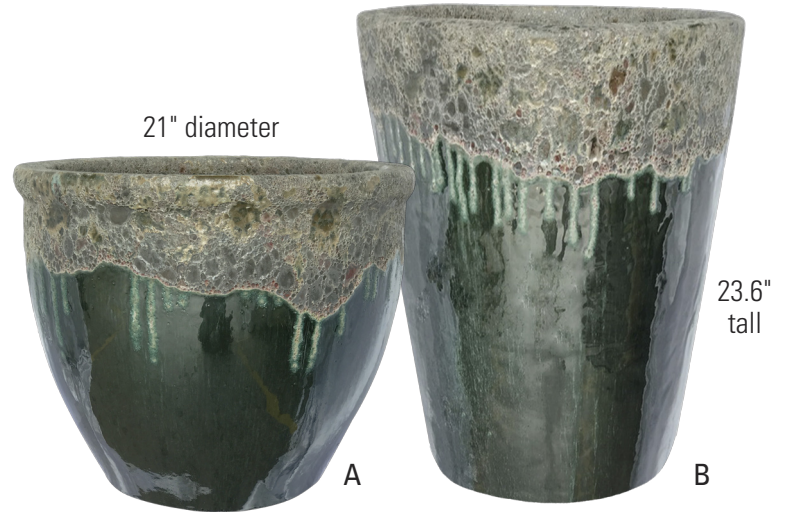

AQUAPOTS™ COLLECTION

VOLCANIC ON FALLING GREEN

16 AquaPots
SWVOB014VOLFGR

A – Flat Rim Round

21" Planter (21.0" diameter x 17.0" height, 4 each)
16" Planter (16.0" diameter x 13.0" height, 4 each)

B – Tall Round

23.6" Tall Pot (18.3" diameter x 23.6" height, 4 each)
18.7" Tall Pot (14.6" diameter x 18.7" height, 4 each)

VOLCANIC ON LIGHT BLUE

16 AquaPots
SWVOB014VOLLBLU

A – Flat Rim Round

21" Planter (21.0" diameter x 17.0" height, 4 each)
16" Planter (16.0" diameter x 13.0" height, 4 each)

B – Tall Round

23.6" Tall Pot (18.3" diameter x 23.6" height, 4 each)
18.7" Tall Pot (14.6" diameter x 18.7" height, 4 each)

VOLCANIC ON MILKY BLUE

16 AquaPots
SWVOB014VOLMIBL

A – Flat Rim Round

21" Planter (21.0" diameter x 17.0" height, 4 each)
16" Planter (16.0" diameter x 13.0" height, 4 each)

B – Tall Round

23.6" Tall Pot (18.3" diameter x 23.6" height, 4 each)
18.7" Tall Pot (14.6" diameter x 18.7" height, 4 each)

SMOOTH LIGHT BLUE

16 AquaPots
SWGLB197LBLU

A – Flat Rim Round

21" Planter (21.0" diameter x 17.0" height, 4 each)
16" Planter (16.0" diameter x 13.0" height, 4 each)