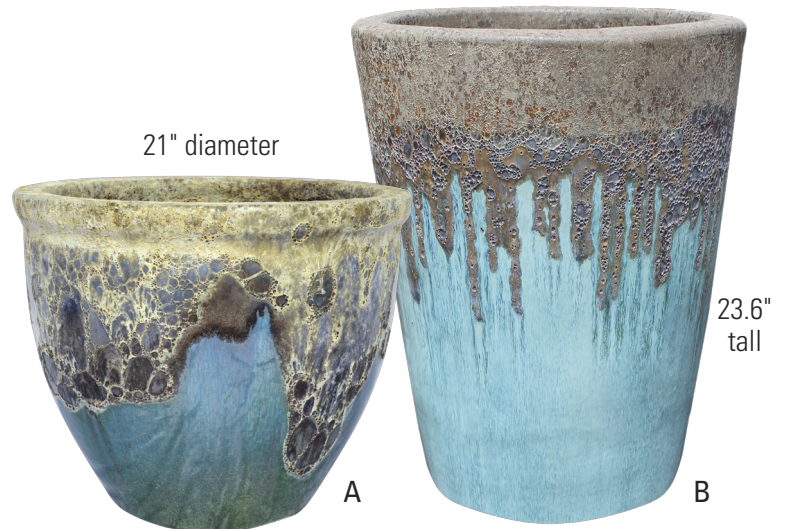

23.6" Tall Pot (18.3" diameter x 23.6" height, 4 each)
18.7" Tall Pot (14.6" diameter x 18.7" height, 4 each)

VOLCANIC ON LIGHT BLUE

16 AquaPots
SWVOB014VOLLBLU

A – Flat Rim Round

21" Planter (21.0" diameter x 17.0" height, 4 each)
16" Planter (16.0" diameter x 13.0" height, 4 each)

B – Tall Round

23.6" Tall Pot (18.3" diameter x 23.6" height, 4 each)
18.7" Tall Pot (14.6" diameter x 18.7" height, 4 each)

VOLCANIC ON MILKY BLUE

16 AquaPots
SWVOB014VOLMIBL

A – Flat Rim Round

21" Planter (21.0" diameter x 17.0" height, 4 each)
16" Planter (16.0" diameter x 13.0" height, 4 each)

B – Tall Round

23.6" Tall Pot (18.3" diameter x 23.6" height, 4 each)
18.7" Tall Pot (14.6" diameter x 18.7" height, 4 each)

SMOOTH LIGHT BLUE

16 AquaPots
SWGLB197LBLU

A – Flat Rim Round

21" Planter (21.0" diameter x 17.0" height, 4 each)
16" Planter (16.0" diameter x 13.0" height, 4 each)

B – Tall Round

23.6" Tall Pot (18.3" diameter x 23.6" height, 4 each)
18.7" Tall Pot (14.6" diameter x 18.7" height, 4 each)

SMOOTH MATTE BLACK

16 AquaPots
SWGLB197MTBLK

A – Flat Rim Round

21" Planter (21.0" diameter x 17.0" height, 4 each)
16" Planter (16.0" diameter x 13.0" height, 4 each)