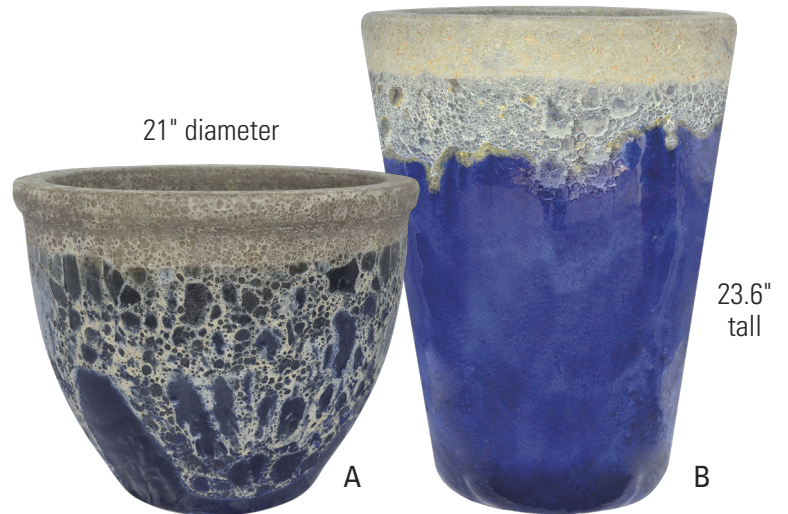

AQUAPOTS™ COLLECTION

VOLCANIC ON FALLING GREEN

16 AquaPots
SWVOB014VOLFGR

A – Flat Rim Round

21" Planter (21.0" diameter x 17.0" height, 4 each)
16" Planter (16.0" diameter x 13.0" height, 4 each)

B – Tall Round

23.6" Tall Pot (18.3" diameter x 23.6" height, 4 each)
18.7" Tall Pot (14.6" diameter x 18.7" height, 4 each)

VOLCANIC ON LIGHT BLUE

16 AquaPots
SWVOB014VOLLBLU

A – Flat Rim Round

21" Planter (21.0" diameter x 17.0" height, 4 each)
16" Planter (16.0" diameter x 13.0" height, 4 each)

B – Tall Round

23.6" Tall Pot (18.3" diameter x 23.6" height, 4 each)
18.7" Tall Pot (14.6" diameter x 18.7" height, 4 each)

VOLCANIC ON MILKY BLUE

16 AquaPots
SWVOB014VOLMIBL

A – Flat Rim Round

21" Planter (21.0" diameter x 17.0" height, 4 each)
16" Planter (16.0" diameter x 13.0" height, 4 each)

B – Tall Round

23.6" Tall Pot (18.3" diameter x 23.6" height, 4 each)
18.7" Tall Pot (14.6" diameter x 18.7" height, 4 each)

SMOOTH LIGHT BLUE

16 AquaPots
SWGLB197LBLU

A – Flat Rim Round

21" Planter (21.0" diameter x 17.0" height, 4 each)
16" Planter (16.0" diameter x 13.0" height, 4 each)