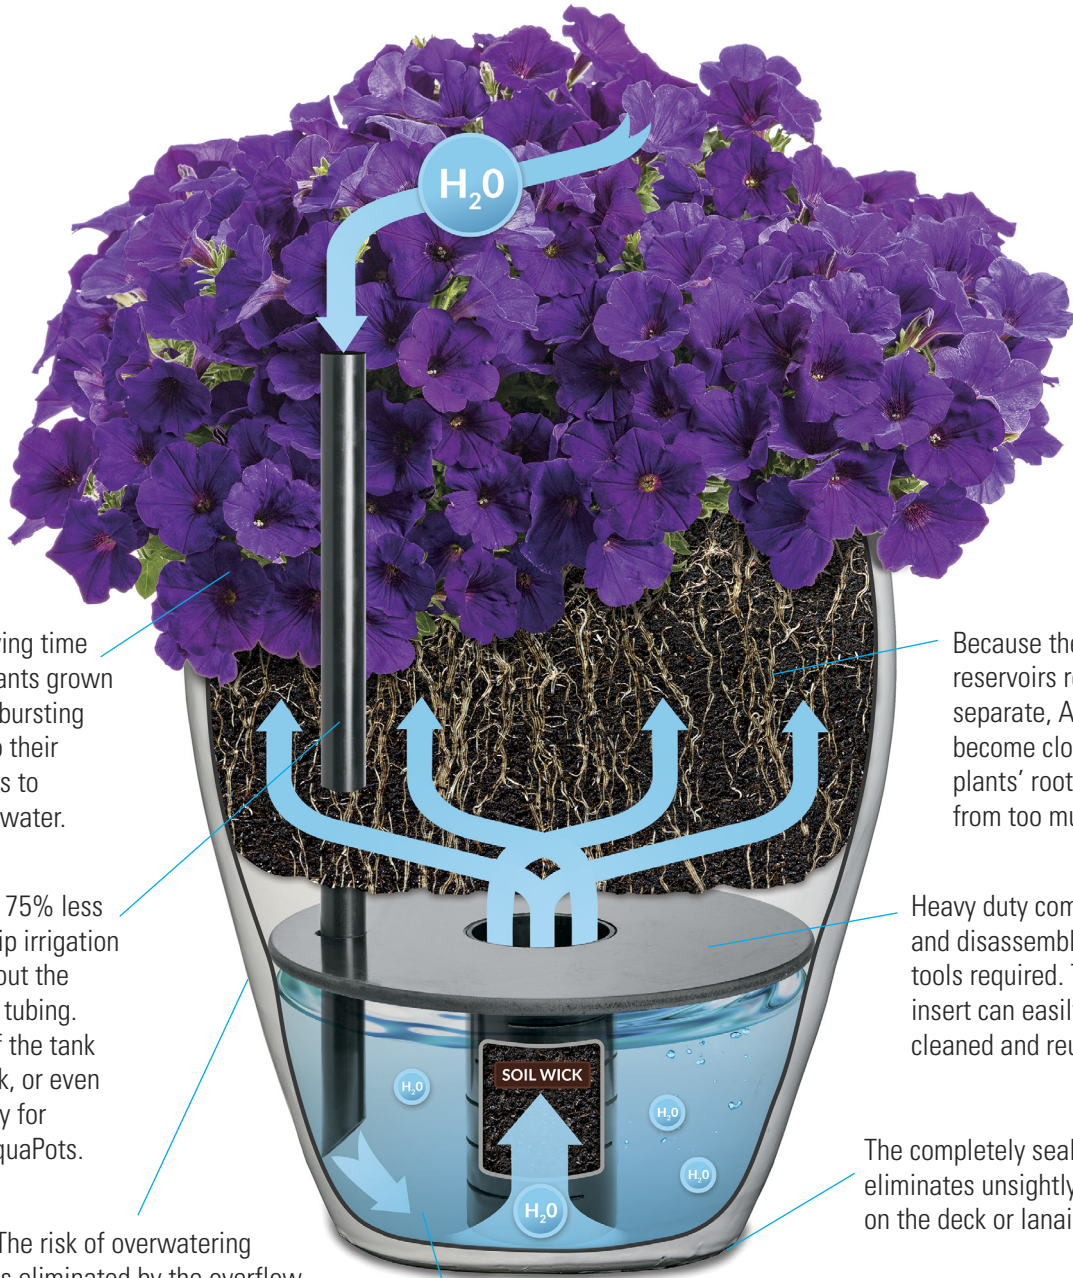

KEY BENEFITS OF AQUAPOTS™

Smart. Stylish. Sensational.

While you're saving time and labor, the plants grown in AquaPots are bursting with vigor due to their consistent access to nutrient-infused water.

Because the soil and water reservoirs remain completely separate, AquaPots won't become clogged and the plants' roots won't suffocate from too much moisture.

AquaPots use 75% less water than drip irrigation systems without the hassle of drip tubing. Simply top off the tank once per week, or even less frequently for extra-large AquaPots.

Heavy duty components assemble and disassemble easily with no tools required. The self-watering insert can easily be taken apart, cleaned and reused year after year.

The risk of overwatering is eliminated by the overflow valve. Even in heavy rain, the valve maintains the proper water level in the pot.

The completely sealed pot eliminates unsightly staining on the deck or lanai surface.

Nutrient-infused water continually feeds the plants without any runoff or waste. Simply add two scoops of Proven Winners Premium Continuous Release Plant Food to the fill tube at the time of planting and it will continue to feed for up to six months.